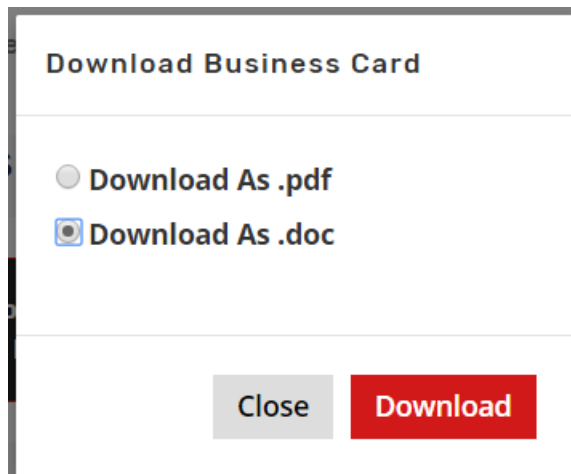

## Download Business Card

The *Download Business Card* option allows the user to download a business card in PDF or DOC format for giving to their customers. To download a business card:

*Login* to your account

Click on *Tools* followed by *Download Business Card* as shown ringed in red in Figure 2 below.

Figure 2

A screen will appear as in Figure 3 below giving the user a choice to download the Business Card in Adobe .pdf format or Microsoft Word document .doc format.